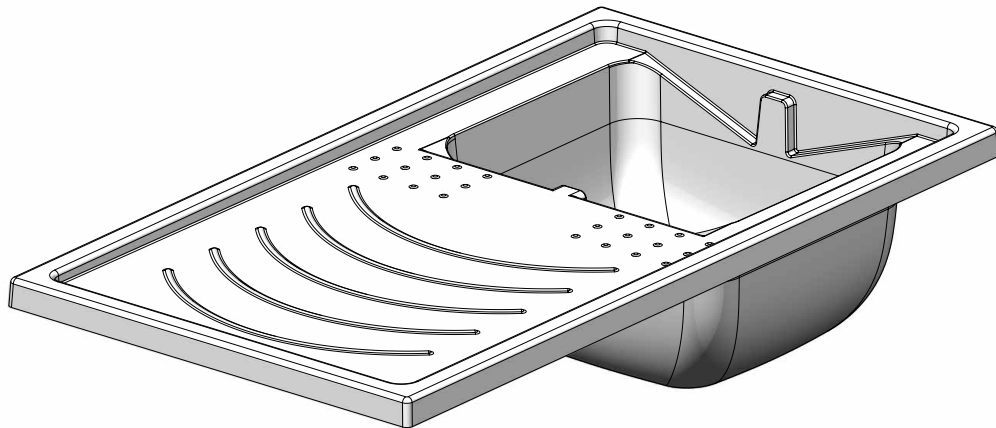

Combi

Art. 5008A

Campo di applicazione

Installazione interna

Caratteristiche

Mobile: Bilaminato, completo di sportelli coprilavatrice

Maniglie: Nichel spazzolato lucido

Vasca: Materiale plastico, forabile per installazione rubinetto

Profondità: 53 cm alla base, 56 cm ad altezza oblò

Field of application

Internal installation

Features

Furniture: Bilaminated wood, with doors

Handles: Brushed polished nickel

Basin: Plastic material, it can be punched to install the faucet

Washing board: Plastic resin

Drain: Self-cleaning siphon with washing-machine coupling, drain, plug and overflow

Removable base: Make easy the furniture cleaning and the placement of the washing machine

Feet: Adjustable height, 15 mm

Depth: 53 cm lower base, 56 cm window level

Art. 2035

Vasca coprilavatrice in resina speciale 109x60 cm
Plastic basin with washing-machine cover 109x60 cm

Dimensioni (mm)- Dimensions (mm)